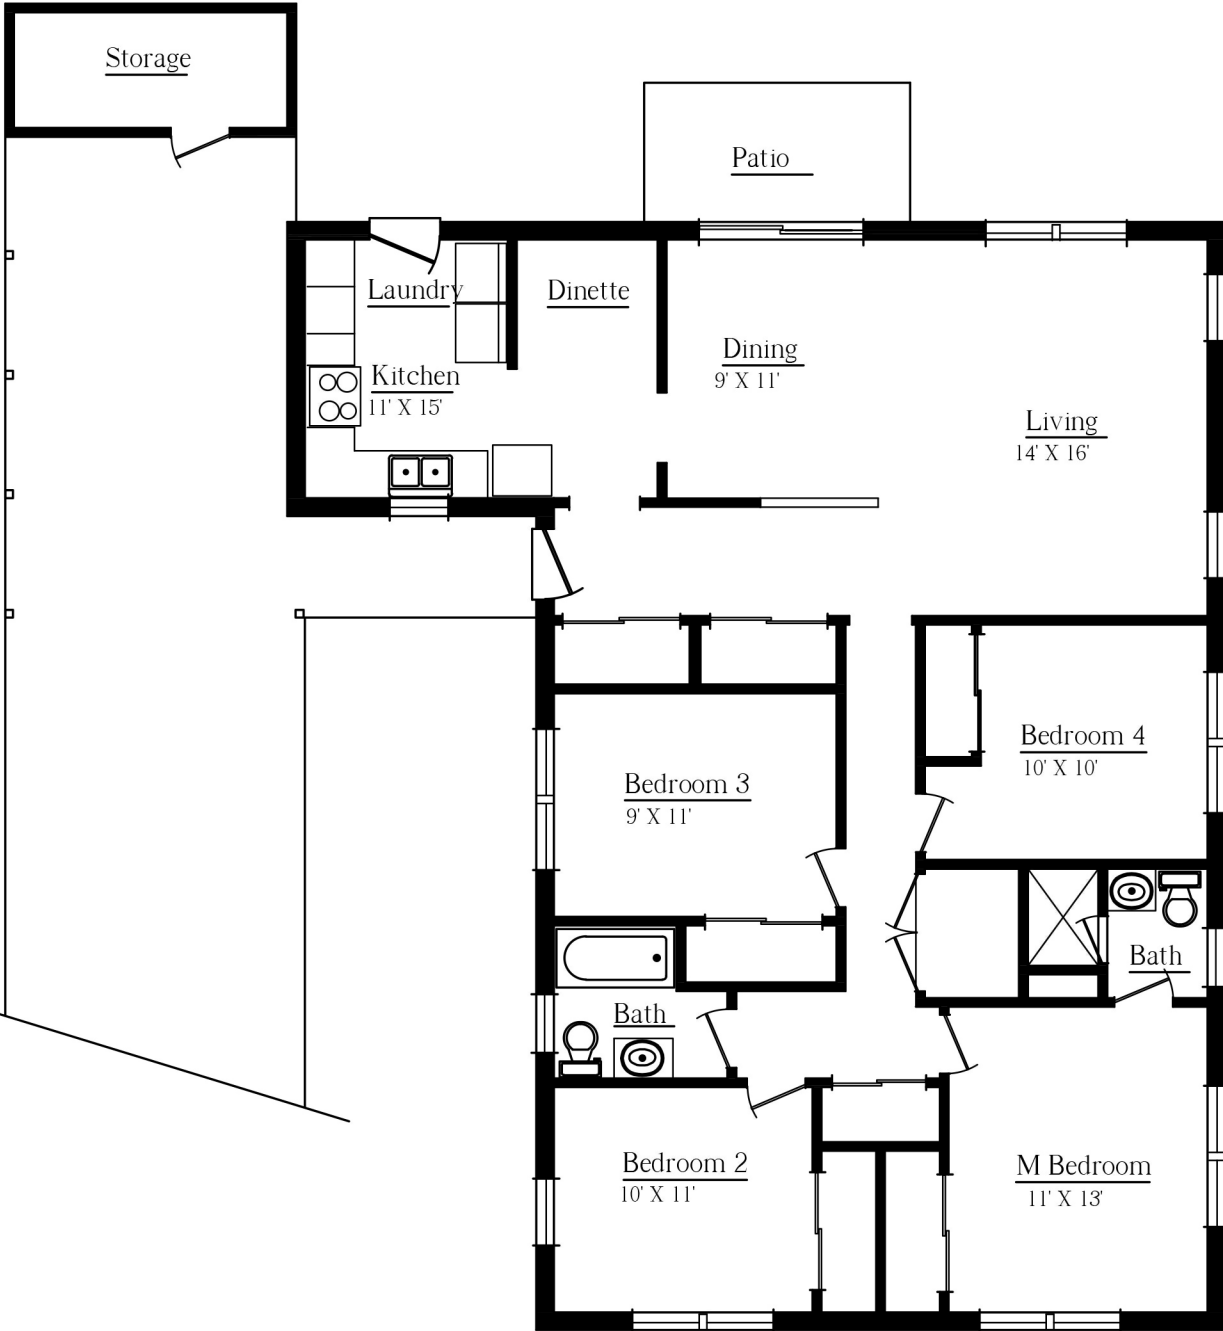

Meredith

4 BEDROOM / 2 BATH
1398 SQ. FT.