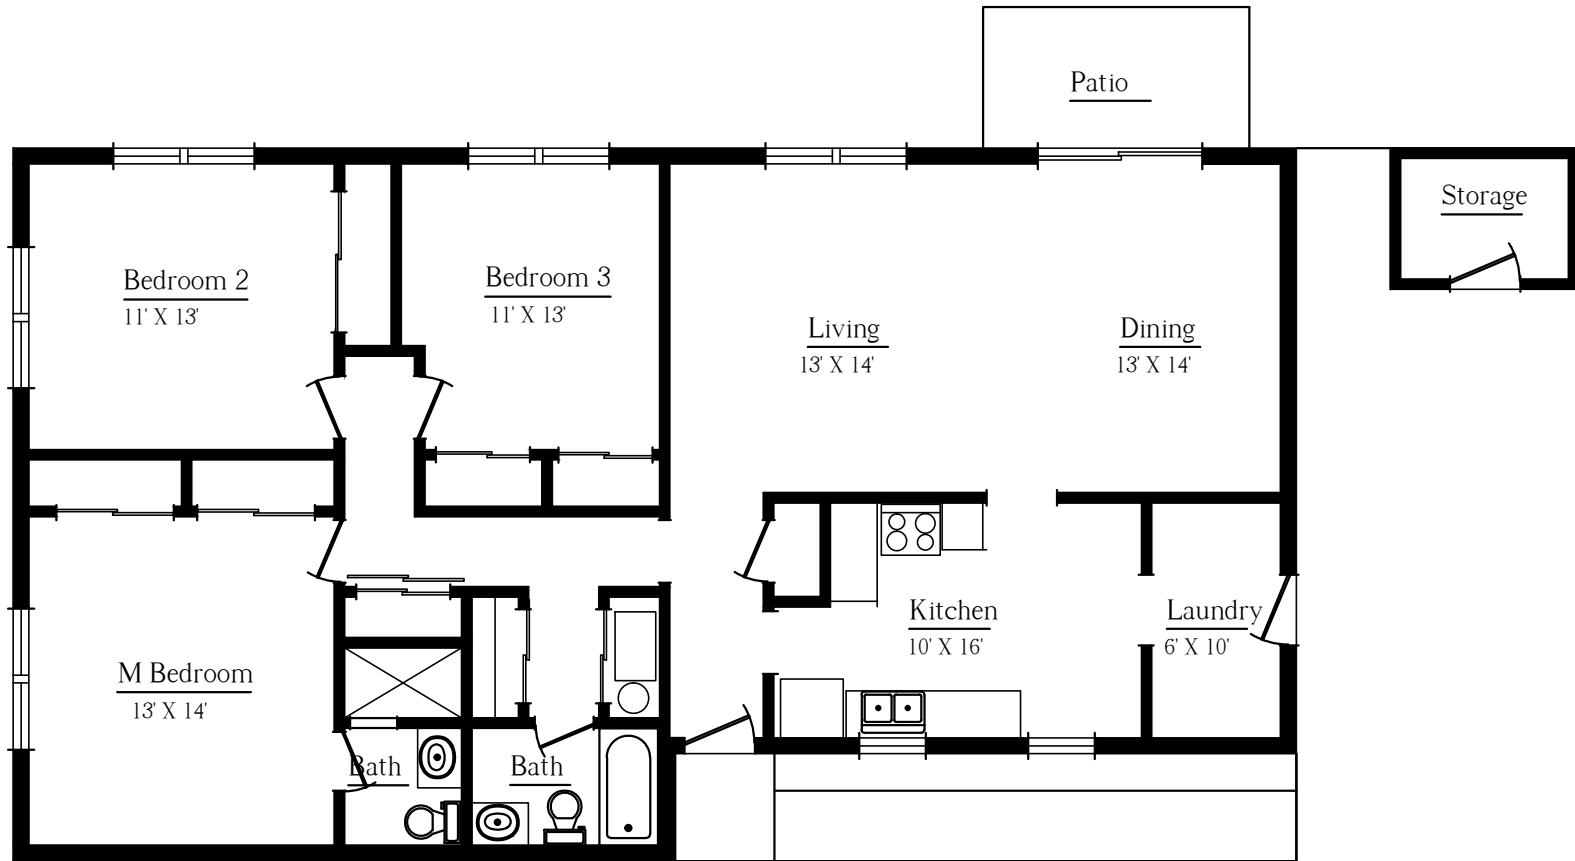

Shamrock

3 BEDROOM / 2 BATH
1465 SQ. FT.