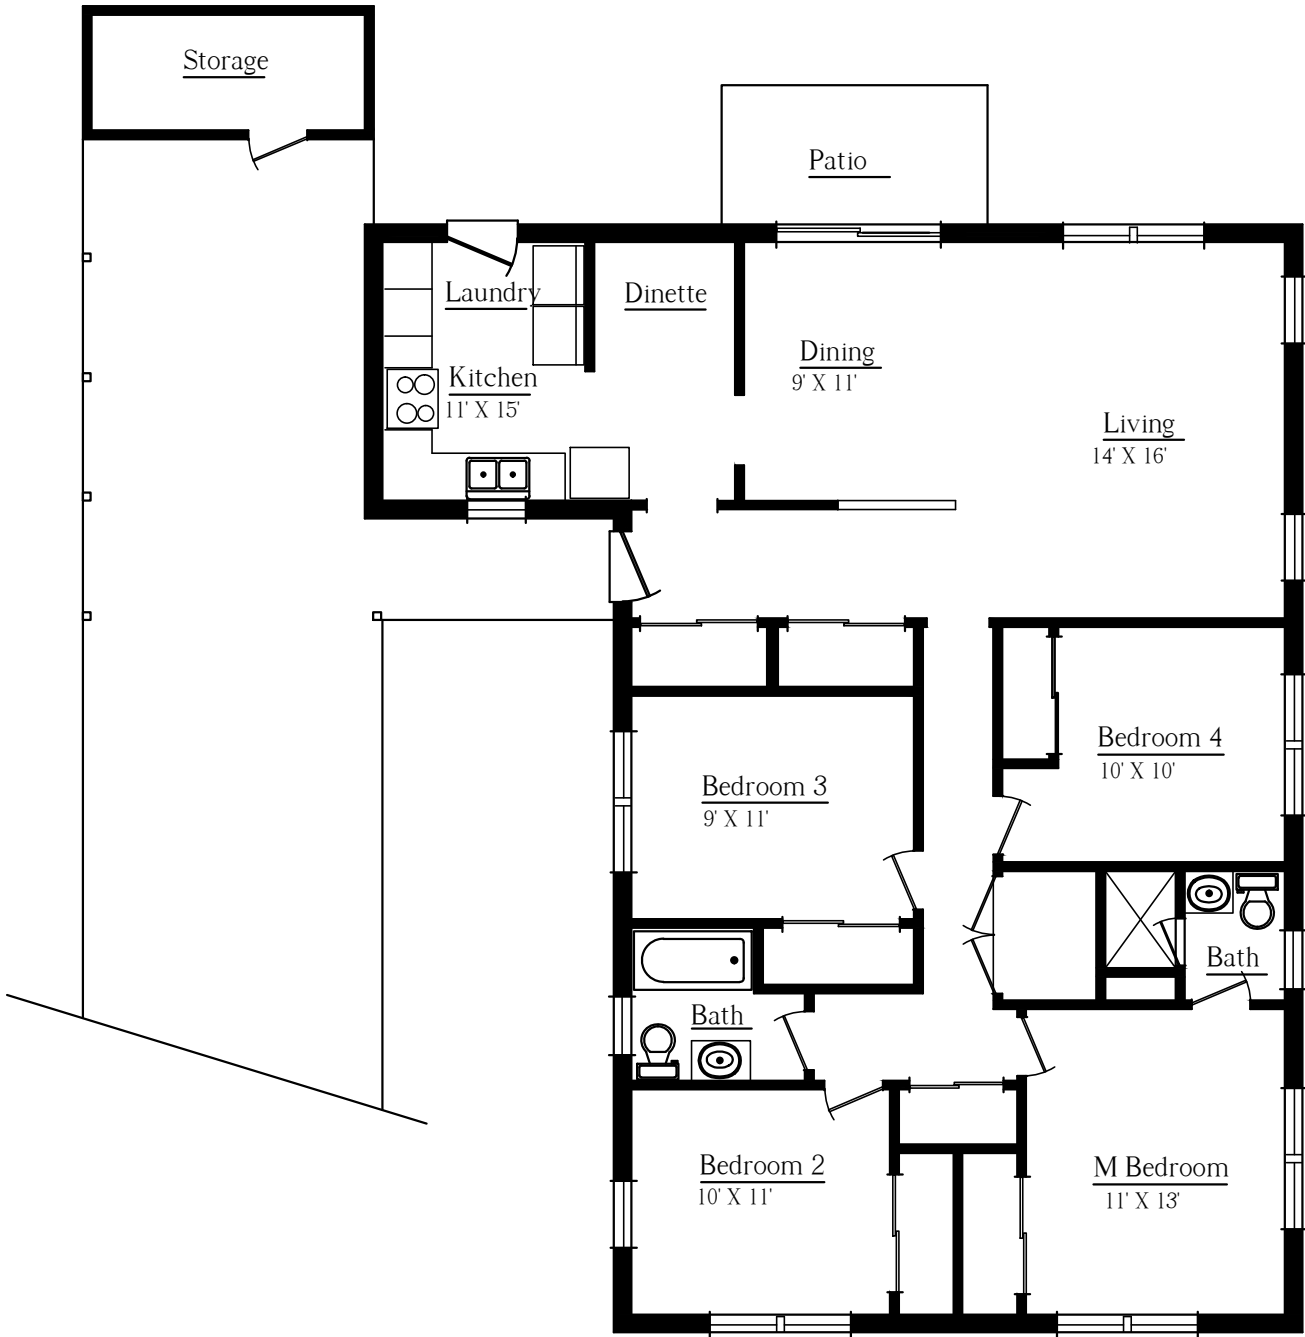

Laredo

4 BEDROOM / 2 BATH
1398 SQ. FT.