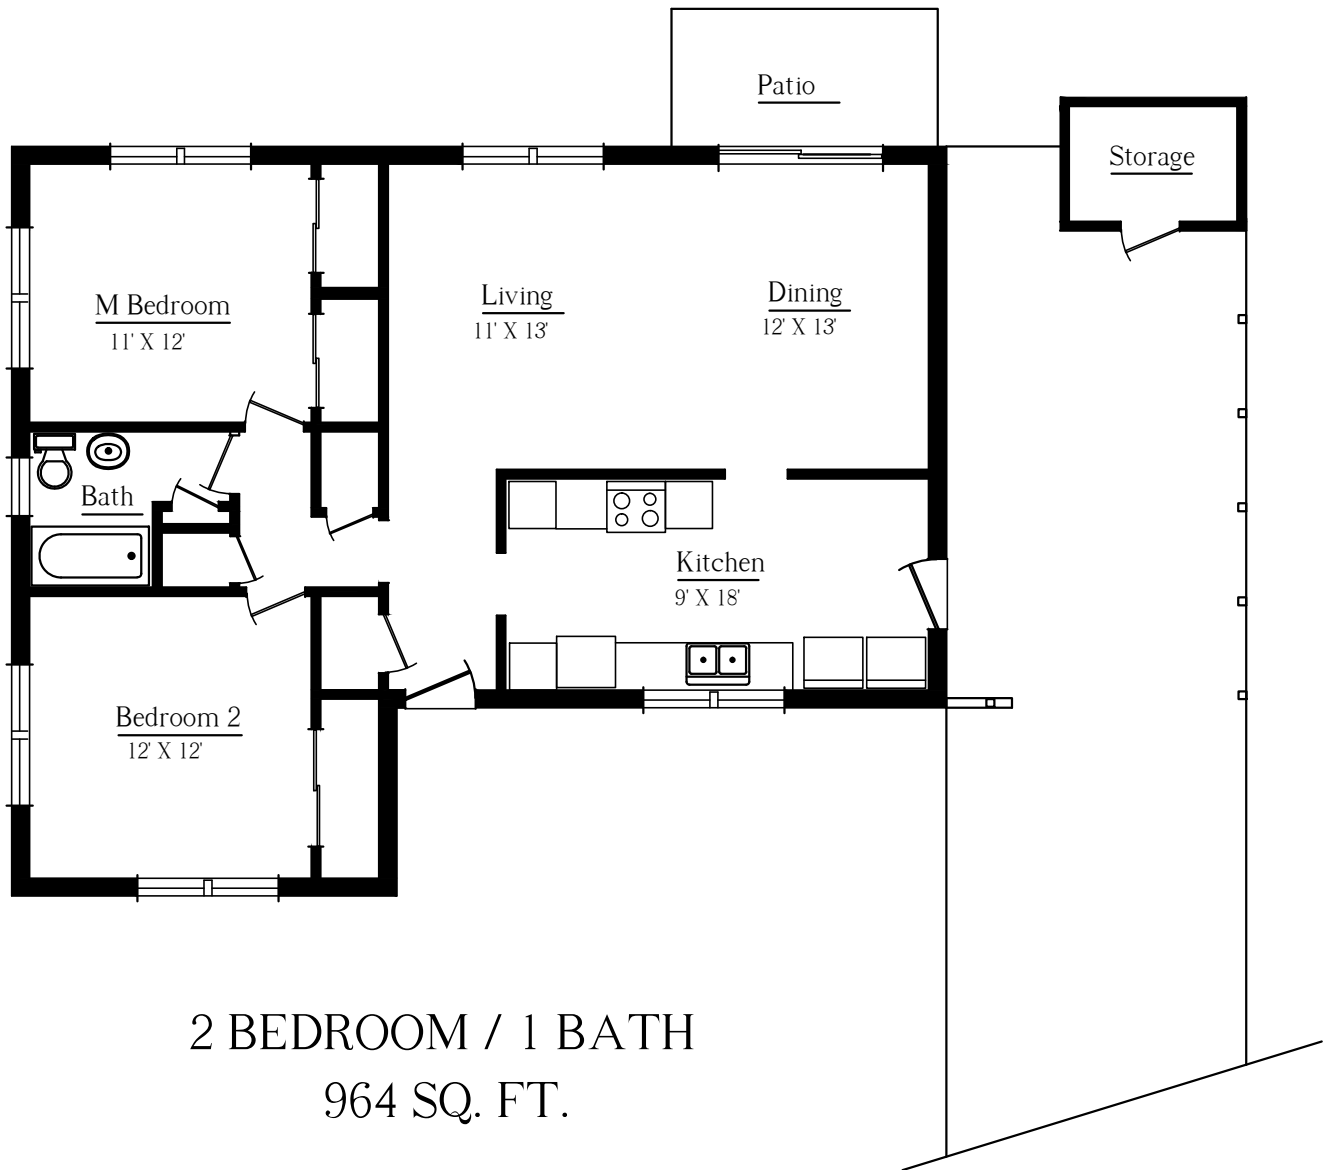

Laramie

2 BEDROOM / 1 BATH
964 SQ. FT.