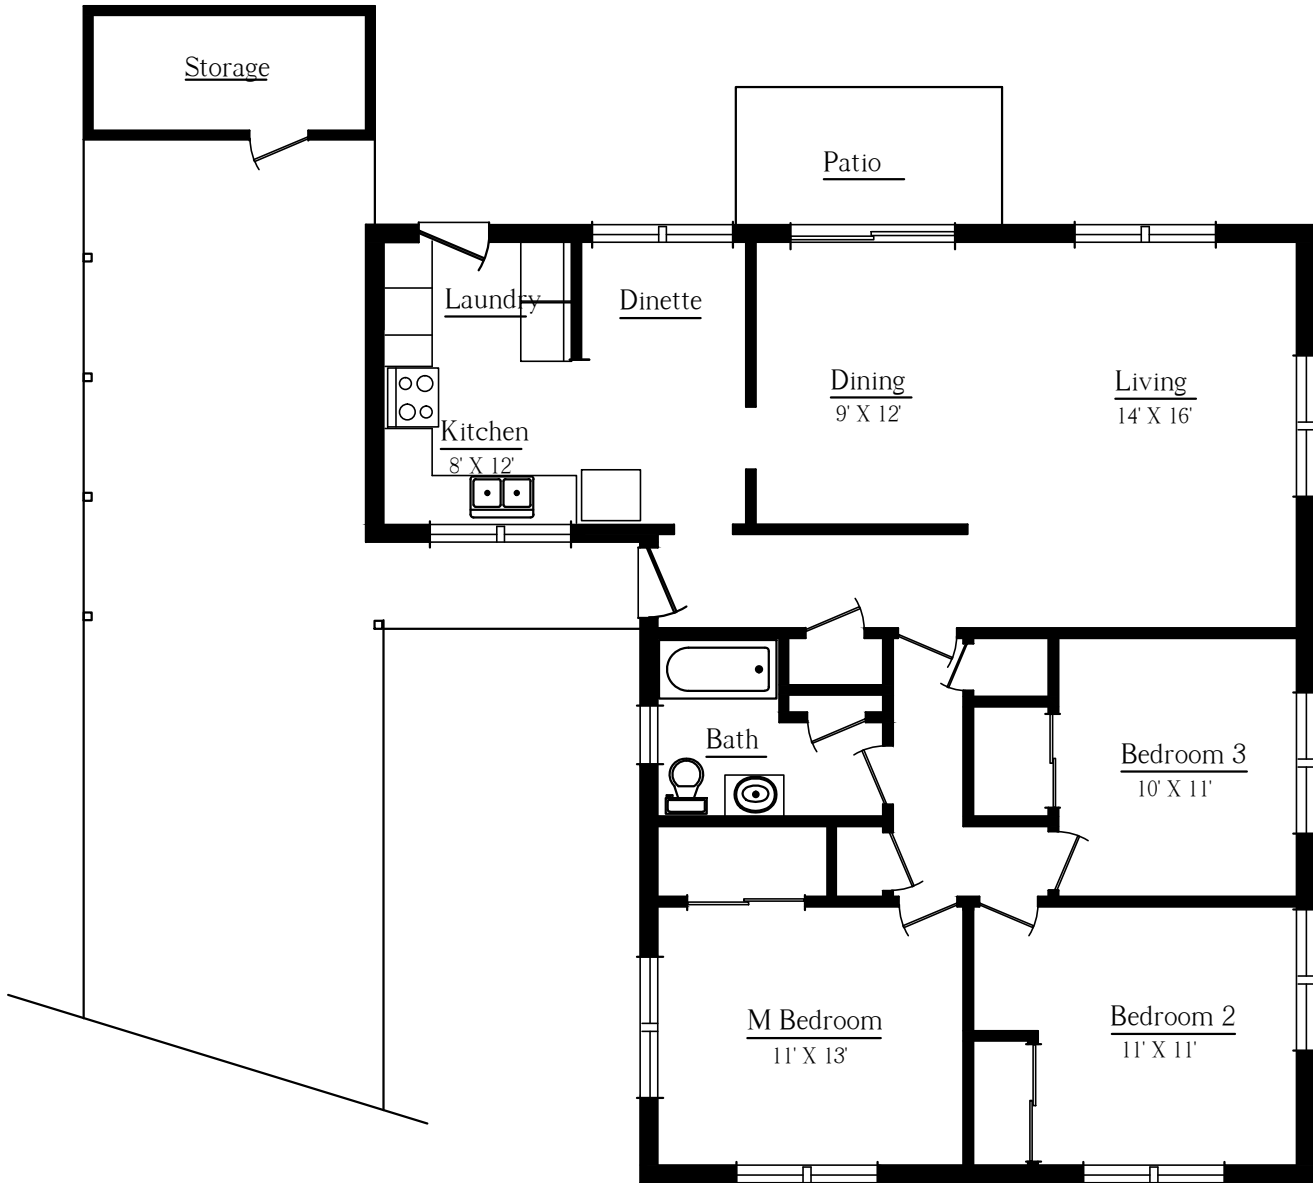

Kilgore

3 BEDROOM / 1 BATH
1211 SQ. FT.